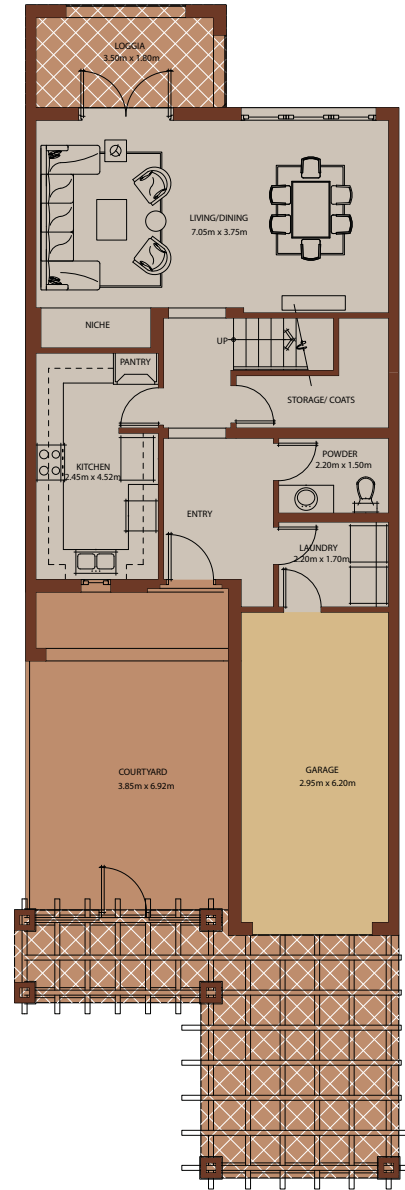

Sidra Townhomes

Townhome 1
(2 bedrooms)

Total Area: 2325 sq. ft.

Ground Floor

- Living Room
- Dining Room
- Kitchen
- Pantry
- Powder Room
- Laundry Room
- Loggia
- Garage
- Garden
- Courtyard

First Floor

- Master Bedroom + Master Bathroom + Wardrobe
- 1 Bedroom + Wardrobe
- Bathroom
- 3 Decks

Ground Floor

First Floor

Keyplan

Townhome 1
2325 sq. ft.