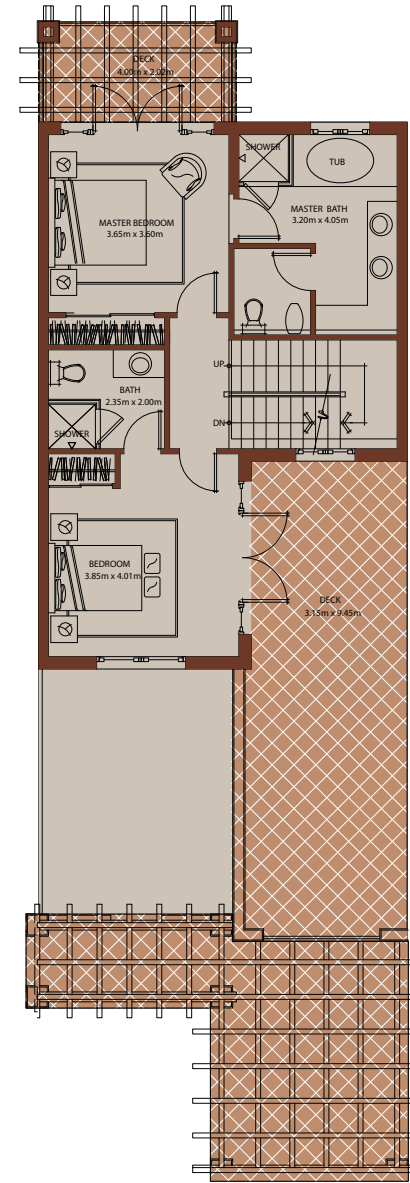

Sidra Townhomes

Townhome 1
(2 bedrooms)

Total Area: 2325 sq. ft.

Ground Floor

- Living Room
- Dining Room
- Kitchen
- Pantry
- Powder Room
- Laundry Room
- Loggia
- Garage
- Garden
- Courtyard

First Floor

- Master Bedroom + Master Bathroom + Wardrobe
- 1 Bedroom + Wardrobe
- Bathroom
- 3 Decks

Ground Floor

First Floor

Keyplan

Townhome 1
2325 sq. ft.